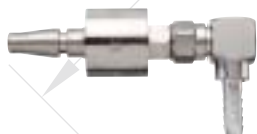

Oxygen Probe by 1/4" ID hose barb, 90° swivel	BS-2417-90
Breathing Air Probe by 1/4" ID hose barb, 90° swivel	BS-1617-90
Vacuum (Suction) Probe by 1/4" ID hose barb, 90° swivel	BS-2217-90
Nitrous Oxide Probe by 1/4" ID hose barb, 90° swivel	BS-0417-90

HOSE ASSEMBLIES

Bay Corporation is a leading producer of hose assemblies for the anesthesia, respiratory, dental and surgical markets worldwide. Our medical gas hose assemblies are manufactured using reinforced, medical-grade PVC hose as well as designed and produced to meet recognized international standards including ISO 5359, EN-739 and CSA-Z5359. Bay Corporation medical gas hose assemblies are available in a wide variety of international connections and can be customized to your specifications. Current available international connections include the following:

- Australian (SIS)
- British (BS)
- European (NIST)
- French (Afnor)
- German (DIN)
- Japanese (JIS)
- Scandinavian (AGA)

Bay Corporation is an ISO 13485:2003 certified manufacturer and has been certified to make CE Marked Low Pressure PVC Medical Gas Hose Assemblies.

Bay Corporation also manufactures hose assemblies with U.S.-type end connections, including Chemetron (NCG), DISS, Ohmeda (Diamond), Puritan, Schrader, and NPT. All hose assemblies can be made with Bay Corporation's unique 90° swivel adaptor.

Please see www.baycorporation.com for more details.