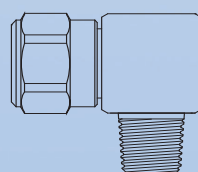

# Our innovative 90° swivel adaptor

Don't be fooled by its deceptively simple design; our one-of-a-kind 90° swivel adaptor is revolutionizing hose fittings in the medical field and beyond. Part of our complete line of pipe thread to barbed hose adaptors; the 90° swivel adaptor helps prevent dangerous kinks and chafing that can result in leakage.

## Other Options

*DISS Female By Hose Barb*

*Female NPT By Female NPT*

*Female NPT By Male NPT*

*Straight Design, Female NPT  
By Hose Barb*