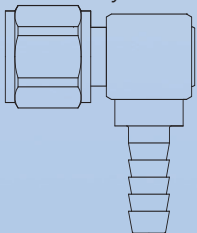

# Our innovative 90° swivel adaptor

Don't be fooled by its deceptively simple design; our one-of-a-kind 90° swivel adaptor is revolutionizing hose fittings in the medical field and beyond. Part of our complete line of pipe thread to barbed hose adaptors; the 90° swivel adaptor helps prevent dangerous kinks and chafing that can result in leakage.

# Stay on the cutting edge of technology

with our 90° swivel adaptor. The innovative design provides increased mobility while maintaining a secure connection; and you can save money on replacements and enjoy the full life of your hoses when you decrease wear and tear at the point of contact between hoses and adaptors.

- **Tamper resistant design**
- **Permits 360° rotation**
- **Avoid hose kinking**
- **Improve safety**
- **Compact**
- **Balanced seal design**

 **BAY CORPORATION**<sup>®</sup>  
*Your Medical Gas Fittings Specialist*<sup>™</sup>

## Other Options

*DISS Female By Hose Barb*

*Female NPT By Female NPT*

*Female NPT By Male NPT*

*Straight Design, Female NPT  
By Hose Barb*