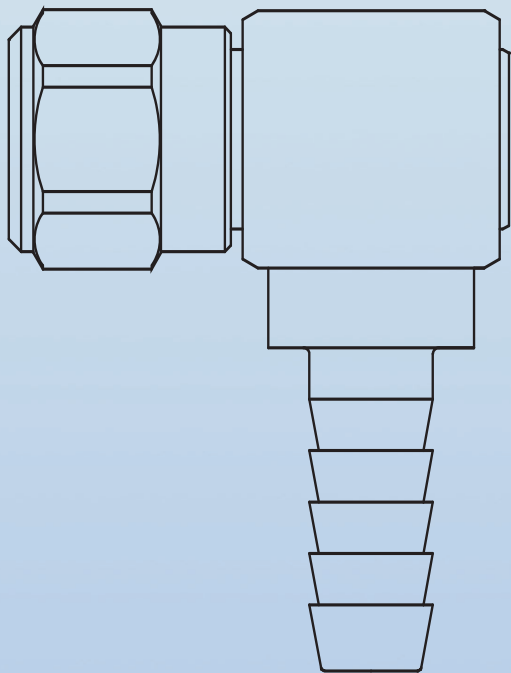

# Our innovative 90° swivel adaptor

Don't be fooled by its deceptively simple design; our one-of-a-kind 90° swivel adaptor is revolutionizing hose fittings in the medical field and beyond. Part of our complete line of pipe thread to barbed hose adaptors; the 90° swivel adaptor helps prevent dangerous kinks and chafing that can result in leakage.

# Stay on the cutting edge of technology

with our 90° swivel adaptor. The innovative design provides increased mobility while maintaining a secure connection; and you can save money on replacements and enjoy the full life of your hoses when you decrease wear and tear at the point of contact between hoses and adaptors.

- **Tamper resistant design**
- **Permits 360° rotation**
- **Avoid hose kinking**
- **Improve safety**
- **Compact**
- **Balanced seal design**

 **BAY CORPORATION**<sup>®</sup>  
*Your Medical Gas Fittings Specialist*<sup>™</sup>

## Other Options

*DISS Female By Hose Barb*

*Female NPT By Female NPT*

*Female NPT By Male NPT*

*Straight Design, Female NPT  
By Hose Barb*